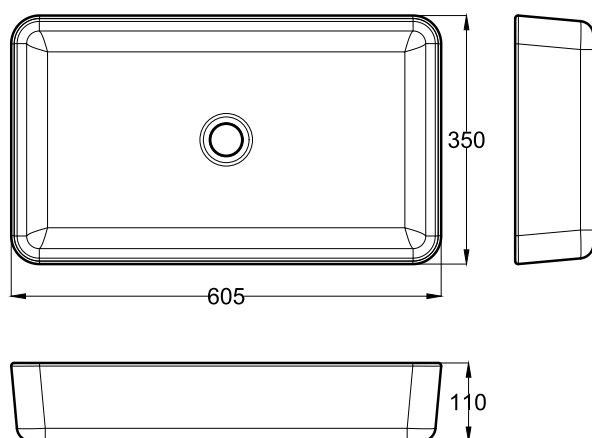

Product Specification

Material

Ceramic Material, Marble Finished

Package Include

Countertop Wash Basin

Technical Drawing

Installation Details

Disclaimer : While we endeavor to provide the most accurate, up-to-date information available, the content on this document may be change due to requirements in different sites, markets and/or countries, out of date or include omissions, inaccuracies or other errors. All content is subject to change without prior notice.