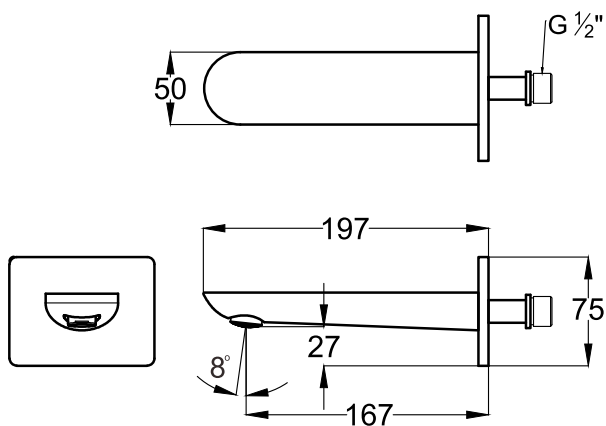

Product Specification

Material

Brass Material, White & Chrome Finished

Package Include

Brass Spout
Brass Frame

Product Features

Powder Coated Painting

Technical Drawing