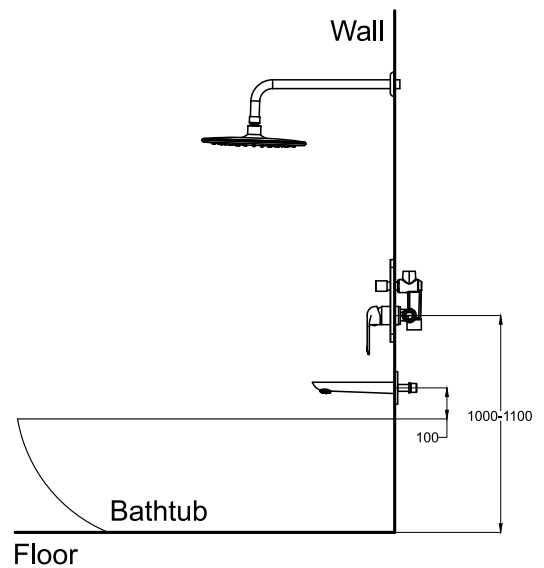

Installation Details

Disclaimer : While we endeavor to provide the most accurate, up-to-date information available, the content on this document may be change due to requirements in different sites, markets and/or countries, out of date or include omissions, inaccuracies or other errors. All content is subject to change without prior notice.