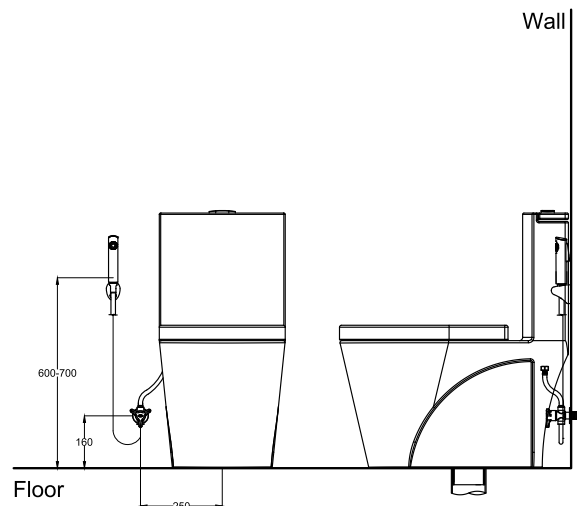

Product Specification

Material

ABS Material, Chrome Finished

Product Capability

Filter : Seal Filter
 Maximum Pressure : 5 kg/cm²
 Maximum Temperature : 75°C
 Working Pressure : ½ - 5 kg/cm²

Package Include

ABS Head Shower
 Brass Stem
 White PVC Flexible Hose
 Seal Filter
 1-Position Hanger
 Screw & Fisher

Product Features

Strong and comfort spray
 1-Position Hanger
 1-Function Spray

Technical Drawing

Installation Details