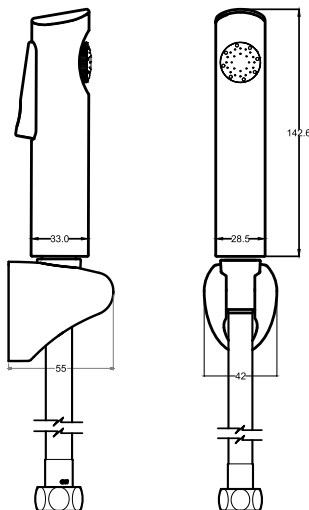

Product Specification

Material

ABS Material, Chrome Finished

Product Capability

Filter : Seal Filter
 Maximum Pressure : 5 kg/cm²
 Maximum Temperature : 75°C
 Working Pressure : ½ - 5 kg/cm²

Package Include

ABS Head Shower
 Brass Stem
 White PVC Flexible Hose
 Seal Filter
 1-Position Hanger
 Screw & Fisher

Product Features

Strong and comfort spray
 1-Position Hanger
 1-Function Spray

Technical Drawing

Installation Details