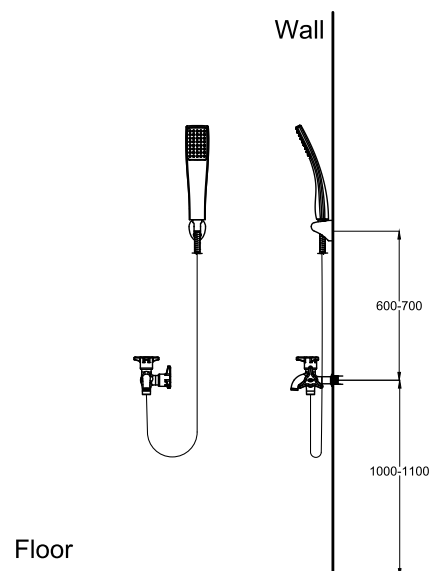

Product Specification

Material

ABS Material, Full Chrome Finished

Product Capability

Filter : Seal Filter
Maximum Pressure : 4 kg/cm²
Maximum Temperature : 75°C
Working Pressure : ½ - 4 kg/cm²

Package Include

ABS Material Head Shower
SS 304 Flexible Hose
Seal Filter
Hanger
Screw & Fisher

Product Features

1-Function Spray :
>Normal Spray
Strong and comfort spray

Technical Drawing

Installation Details

Disclaimer : While we endeavor to provide the most accurate, up-to-date information available, the content on this document may be change due to requirements in different sites, markets and/or countries, out of date or include omissions, inaccuracies or other errors. All content is subject to change without prior notice.