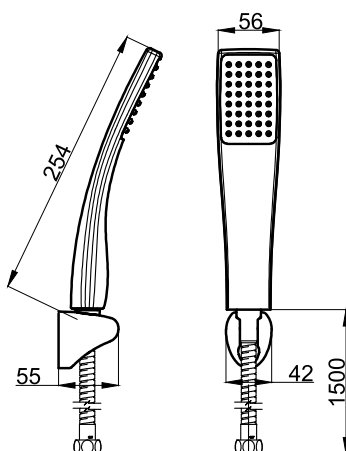

Product Specification

Material

ABS Material, Full Chrome Finished

Product Capability

Filter : Seal Filter
Maximum Pressure : 4 kg/cm²
Maximum Temperature : 75°C
Working Pressure : ½ - 4 kg/cm²

Package Include

ABS Material Head Shower
SS 304 Flexible Hose
Seal Filter
Hanger
Screw & Fisher

Product Features

1-Function Spray :
>Normal Spray
Strong and comfort spray

Technical Drawing

Installation Details

Disclaimer : While we endeavor to provide the most accurate, up-to-date information available, the content on this document may be change due to requirements in different sites, markets and/or countries, out of date or include omissions, inaccuracies or other errors. All content is subject to change without prior notice.