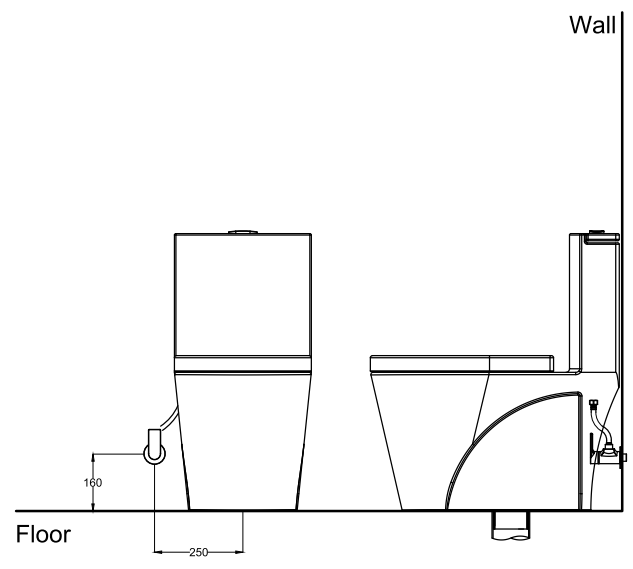

Product Specification

Material

Brass Material, Chrome Finished

Package Include

Brass Body
SS Ring Cap

Technical Drawing

Installation Details

Disclaimer : While we endeavor to provide the most accurate, up-to-date information available, the content on this document may be change due to requirements in different sites, markets and/or countries, out of date or include omissions, inaccuracies or other errors. All content is subject to change without prior notice.