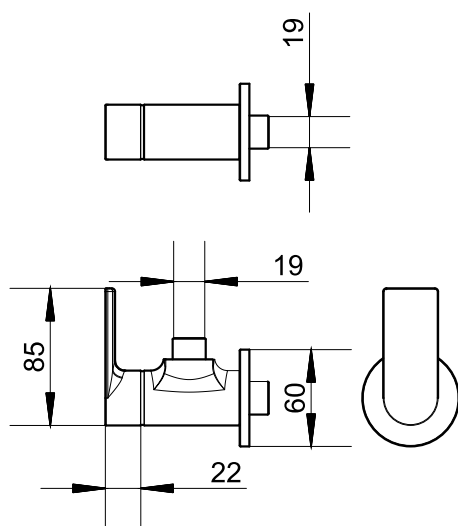

Product Specification

Material

Brass Material, Chrome Finished

Package Include

Brass Body
SS Ring Cap

Technical Drawing

Installation Details

Disclaimer : While we endeavor to provide the most accurate, up-to-date information available, the content on this document may be change due to requirements in different sites, markets and/or countries, out of date or include omissions, inaccuracies or other errors. All content is subject to change without prior notice.